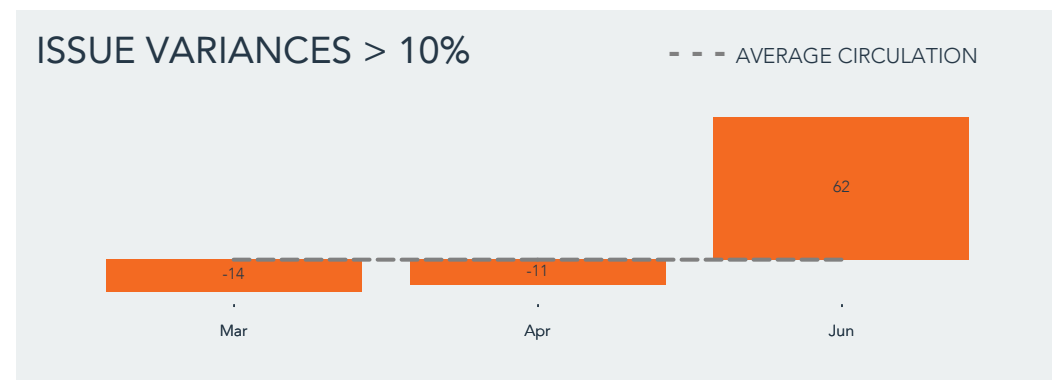

ISSUE ANALYSIS

ISSUE	DISTRIBUTED	TOTAL
July/August	20/07/23	3,107
September	06/09/23	3,060
October	11/10/23	3,055
November	03/11/23	3,027
December	01/12/23	3,001
January	05/01/24	2,999
February	07/02/24	2,867
March	05/03/24	2,722
April	28/03/24	2,821
May	10/05/24	2,972
June	12/06/24	5,118