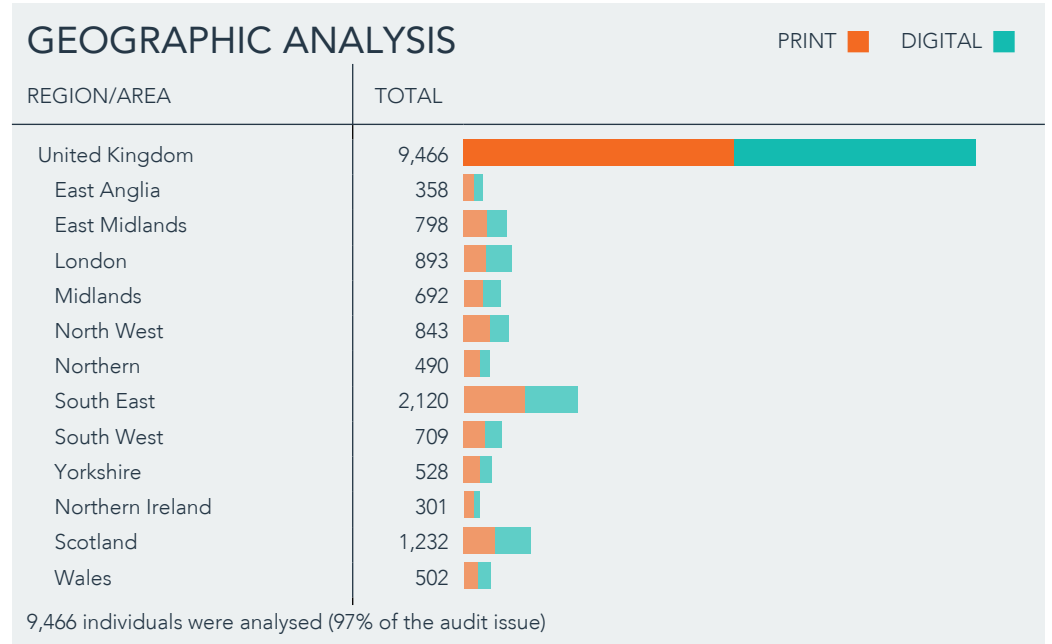

9,783 individuals were analysed (100% of the audit issue)

AGE OF REQUESTS - Controlled

LOCAL AUTHORITY BUILDING AND MAINTENANCE

JULY 2021 TO JUNE 2022

LOCAL AUTHORITY BUILDING AND MAINTENANCE

JULY 2021 TO JUNE 2022

AVERAGE CIRCULATION ANALYSIS

	TOTAL	UNITED KINGDOM	OTHER COUNTRIES
AVERAGE CIRCULATION	11,374	11,374	-
PRINT	5,000	5,000	-
DIGITAL	6,374	6,374	-

ISSUE VARIANCES

The following issue varied by 10% or more from the average circulation: