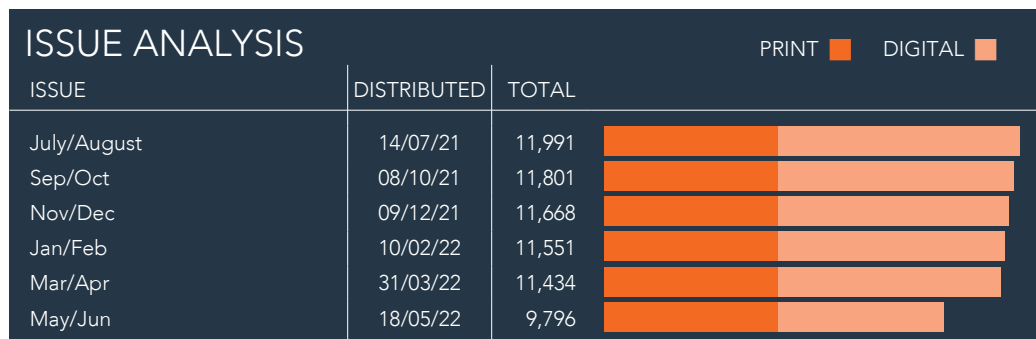

LOCAL AUTHORITY BUILDING AND MAINTENANCE

JULY 2021 TO JUNE 2022

AVERAGE CIRCULATION ANALYSIS

	TOTAL	UNITED KINGDOM	OTHER COUNTRIES
AVERAGE CIRCULATION	11,374	11,374	-
PRINT	5,000	5,000	-
DIGITAL	6,374	6,374	-

ISSUE VARIANCES

The following issue varied by 10% or more from the average circulation:

May/Jun by -13.87%

About ABC

ABC delivers a stamp of trust for the media industry. We are owned and developed jointly by media owners, advertisers and agencies to set agreed standards for media brand measurement across print, digital and events.

ABC is also a trusted verification provider. We audit media brand measurement data and the adoption of good practice and processes to industry-agreed standards.

Established in 1931, ABC was the first UK Joint Industry Currency (JIC) and is a founder of the International Federation of ABCs.

For more information please visit: www.abc.org.uk

About this certificate

This certificate, issued 16/08/22, has been produced from data declared by Hamerville Media Group Limited as being prepared in accordance with the ABC Reporting Standards. If a subsequent audit or inspection reveals a material inaccuracy we will publish an updated certificate.

While care has been taken to ensure the information presented is correct, ABC cannot accept responsibility for any errors or omissions.

Check this product's ABC status & latest data at www.abc.org.uk or click or scan the QR code.

This certificate is supported by the following organisations: