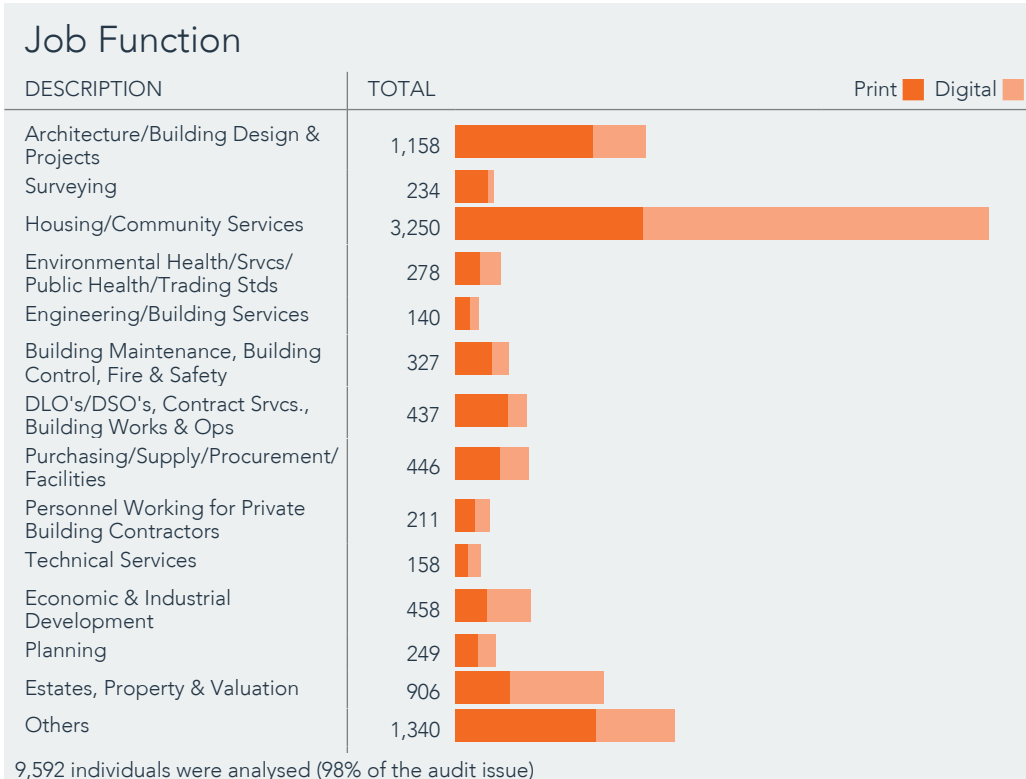

9,783 individuals were analysed (100% of the audit issue)

AGE OF REQUESTS - Controlled

LOCAL AUTHORITY BUILDING AND MAINTENANCE

JULY 2021 TO JUNE 2022

LOCAL AUTHORITY BUILDING AND MAINTENANCE

JULY 2021 TO JUNE 2022