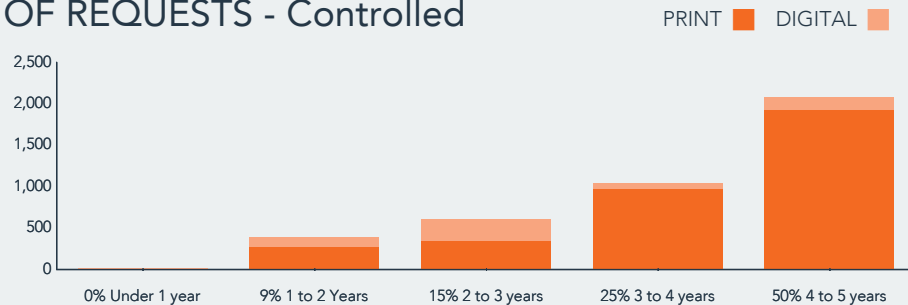

AUDIT ISSUE ANALYSIS

FREE COPIES DESCRIPTION

CONTROLLED: Employees of Local Authorities, Public Utilities, Health Trusts and Housing Associations employed in architecture/building design and project design, surveying, housing/community services, environmental health services/public health/trading standards, engineering/building services/building maintenance, building control, fire & safety, DLO/DSO, contract services, building works and operations, purchasing/supply/procurement facilities, technical services, economic and industrial development, planning, education/leisure & sports/tourism, estates, property and valuation. Proprietors, partners and employees of private building contractors, architects, surveyors, estate managers, mechanical and electrical companies.

DEMOGRAPHIC ANALYSIS OF AUDIT ISSUE

Industry/Business/Sector

DESCRIPTION	TOTAL	Print	Digital
Local Authority	6,629	4,800	1,829
Housing Association	2,429	1,800	629
Private Architectural Company	382	382	0
Private Surveying Company	74	74	0
Private Building Contracting Company	237	237	0
Private Services Company	32	32	0
Other			

9,783 individuals were analysed (100% of the audit issue)

AGE OF REQUESTS - Controlled