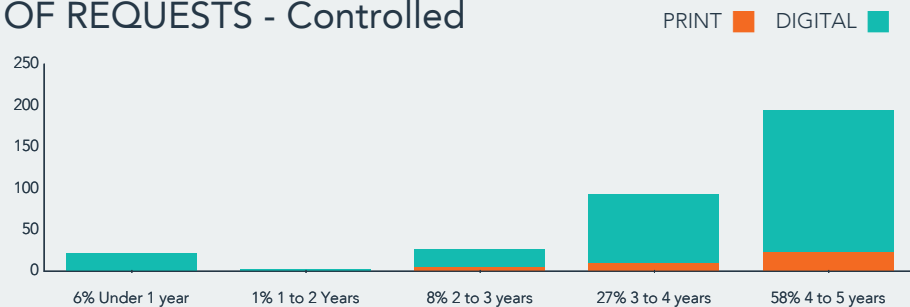

AGE OF REQUESTS - Controlled

AVERAGE CIRCULATION ANALYSIS

	TOTAL	UNITED KINGDOM	OTHER COUNTRIES
AVERAGE CIRCULATION	7,601	7,601	-
PRINT	5,583	5,583	-
DIGITAL	2,018	2,018	-

ISSUE ANALYSIS

ISSUE	DISTRIBUTED	TOTAL	PRINT	DIGITAL
July/August	13/07/23	7,634	5,583	2,051
September	05/09/23	7,467	5,583	1,884
October	02/10/23	7,464	5,583	1,881
November	03/11/23	7,373	5,583	1,790
December	01/12/23	7,343	5,583	1,760
January	22/12/23	7,342	5,583	1,759
February	07/02/24	7,245	5,583	1,662
March	27/02/24	7,184	5,583	1,601
April	02/04/24	7,138	5,583	1,555
May	07/05/24	7,124	5,583	1,541
June	31/05/24	10,297	5,583	4,714