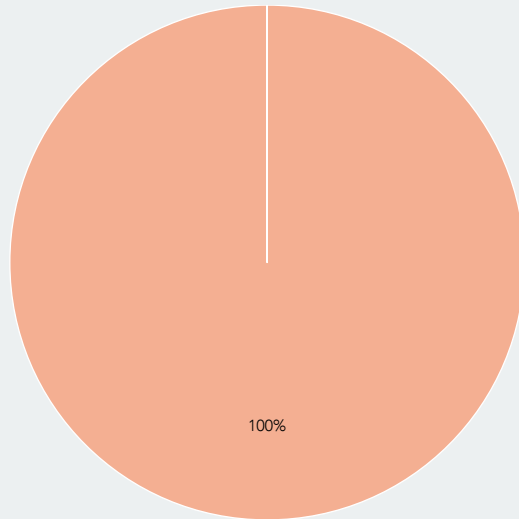

PROFESSIONAL MOTOR MECHANIC

JANUARY TO DECEMBER 2017

FREE COPIES

REGULAR NET

REGULAR GROSS

SAMPLE NET

SAMPLE GROSS

MONITORED FREE DISTRIBUTION

TYPE

POINTS

COPIES DISTRIBUTED

Other

1049

68,245

TYPES OF FREE

MONITORED - GROSS

68,245

FREE COPIES DESCRIPTION

MONITORED: The magazine is distributed free of charge through selected Motor Factors in England, Scotland and Wales. The scheduled distribution date is the first day of the month of publication.