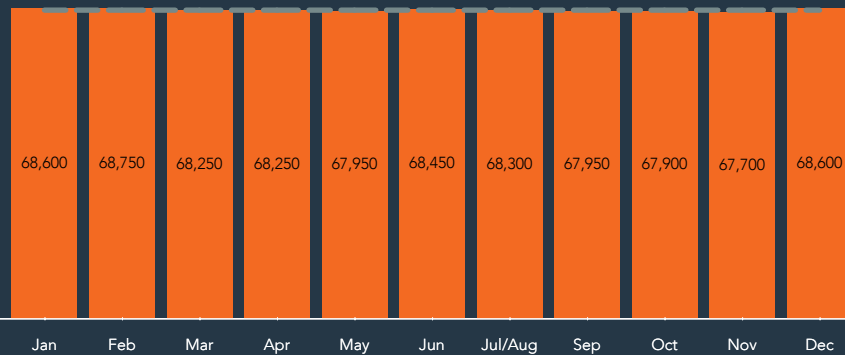

PROFESSIONAL MOTOR MECHANIC

JANUARY TO DECEMBER 2017

ISSUE ANALYSIS

--- AVERAGE CIRCULATION 68,245

About this certificate

This certificate, issued 16/02/18, has been produced from data declared by Hamerville Media Group Limited as being prepared in accordance with the ABC Reporting Standards. If a subsequent audit or inspection reveals a material inaccuracy we will publish an updated certificate.

While care has been taken to ensure the information presented is correct, ABC cannot accept responsibility for any errors or omissions.

© Copyright ABC and Hamerville Media Group Limited.

This certificate is supported by the following organisations:

About ABC

ABC delivers a stamp of trust for the media industry. We are owned and developed jointly by media owners, advertisers and agencies to set agreed standards for media brand measurement across print, digital and events.

ABC is also a trusted verification provider. We audit media brand measurement data and the adoption of good practice and processes to industry-agreed standards.

Established in 1931, ABC was the first UK Joint Industry Currency (JIC) and is a founder of the International Federation of ABCs.

For more information please visit: www.abc.org.uk